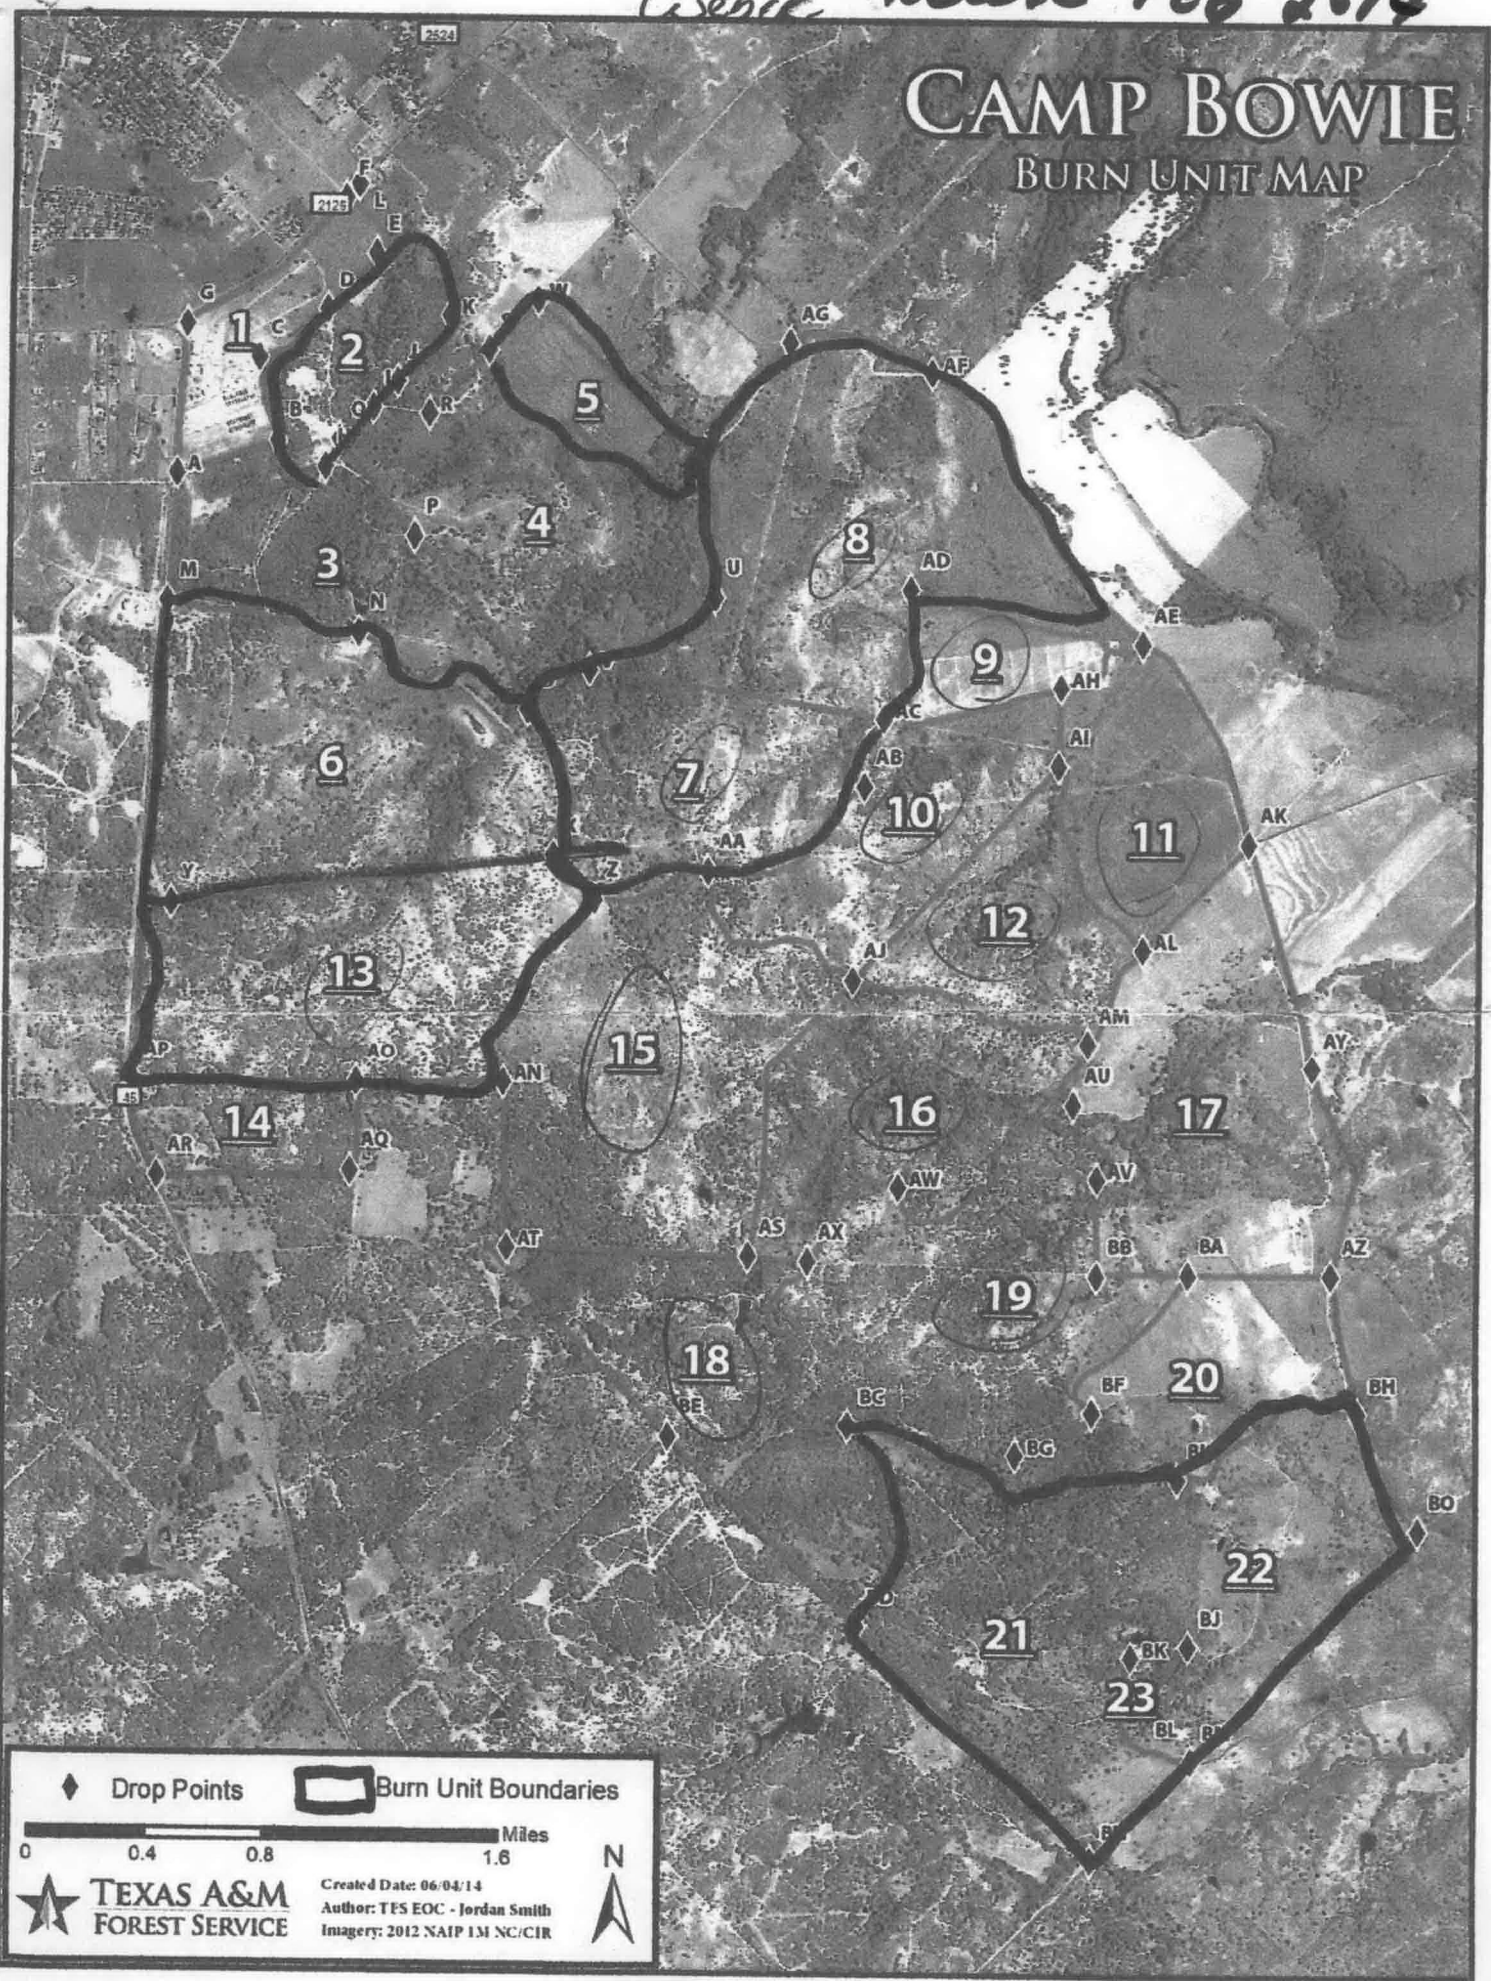

Webel - Bowie Feb 2019

CAMP BOWIE

BURN UNIT MAP

◆ Drop Points   □ Burn Unit Boundaries

0   0.4   0.8   1.6 Miles

TEXAS A&M
FOREST SERVICE

Created Date: 06/04/14
Author: TES EOC - Jordan Smith
Imagery: 2012 NAIP 1M NC/CIR